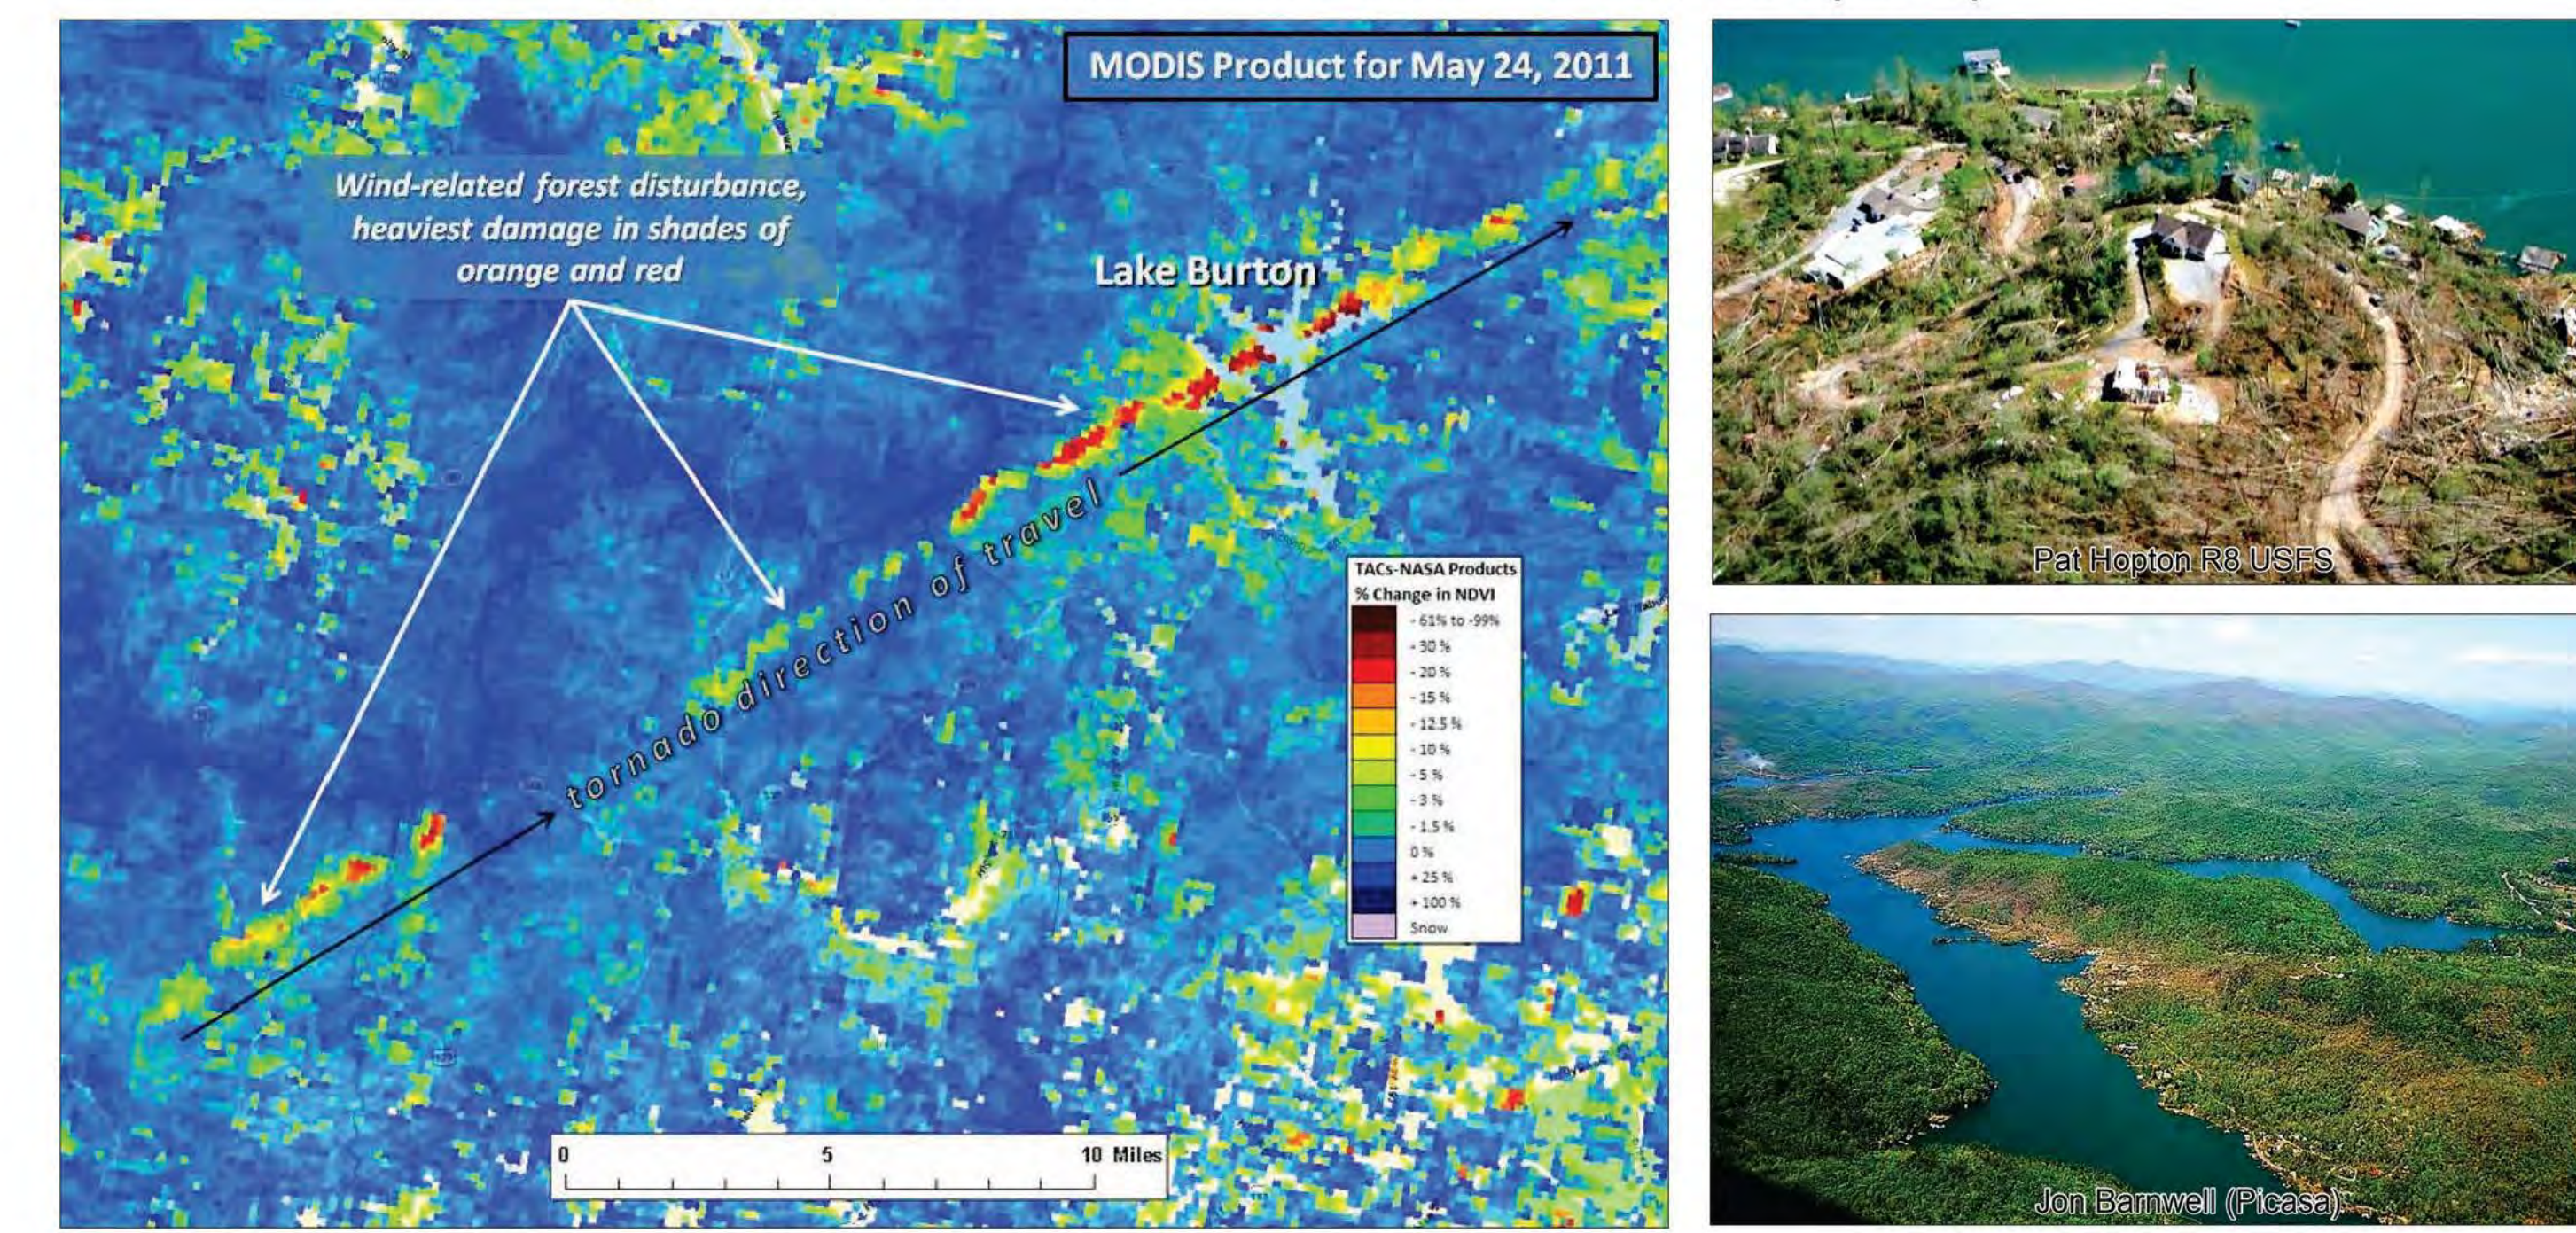

The Tornado Outbreak of April, 2011 recorded by the USDA Forest Service's "Forest Change Assessment Viewer"

William Christie¹, William Hargrove¹, Steve Norman¹ and Joe Spruce² (1) USDA Forest Service, Eastern Forest Environmental Threat Assessment Center, Southern Research Station, Asheville, NC 28804 (2) NASA - John C. Stennis Space Center, Computer Sciences Corporation, Stennis Space Center, MS 39529

The U.S. Forest Change Assessment Viewer (FCAV) is a national early warning system for forest disturbances that provides continuously updated, near real-time forest disturbance products derived from the processing of MODIS satellite time series data. The FCAV web mapping application is designed to facilitate collaboration by researchers, forest health specialists, resource managers, decision makers and the public to use phenology data to detect and assess unexpected forest change and threats within our nation's forests. The colors of such products depict changes in forest canopy greenness for a current 24 day period versus that for the previous 1, 3, or 8 years (baselines). Shades of blue-green to dark blue depict healthy forest with similar greenness to the historical baseline. Yellow to red tones denote forests that have moderate to high reductions in NDVI (Normalized Difference Vegetation Index) value when compared to the same time periods NDVI image from one of the baselines. NDVI values are calculated via a normalized band ratio of red to infrared spectral channels from the MODIS satellite sensor. Forest change products are updated on the FCAV every 8-days nationwide. Visit <http://ews.forestthreats.org> or contact Bill Hargrove at hwn@geobabble.org.

A Great Smoky Mountains National Park, TN (EF4)

B Chattahoochee National Forest, GA (EF4)

C The Tuscaloosa / Birmingham, AL Tornado (EF4)

Forest Change Assessment Viewer (FCAV), percent NDVI change image, 1-year baseline, 06/01/2011

D Vegetative recovery from the April 24, 2010 tornado, Yazoo City, MS (EF4)