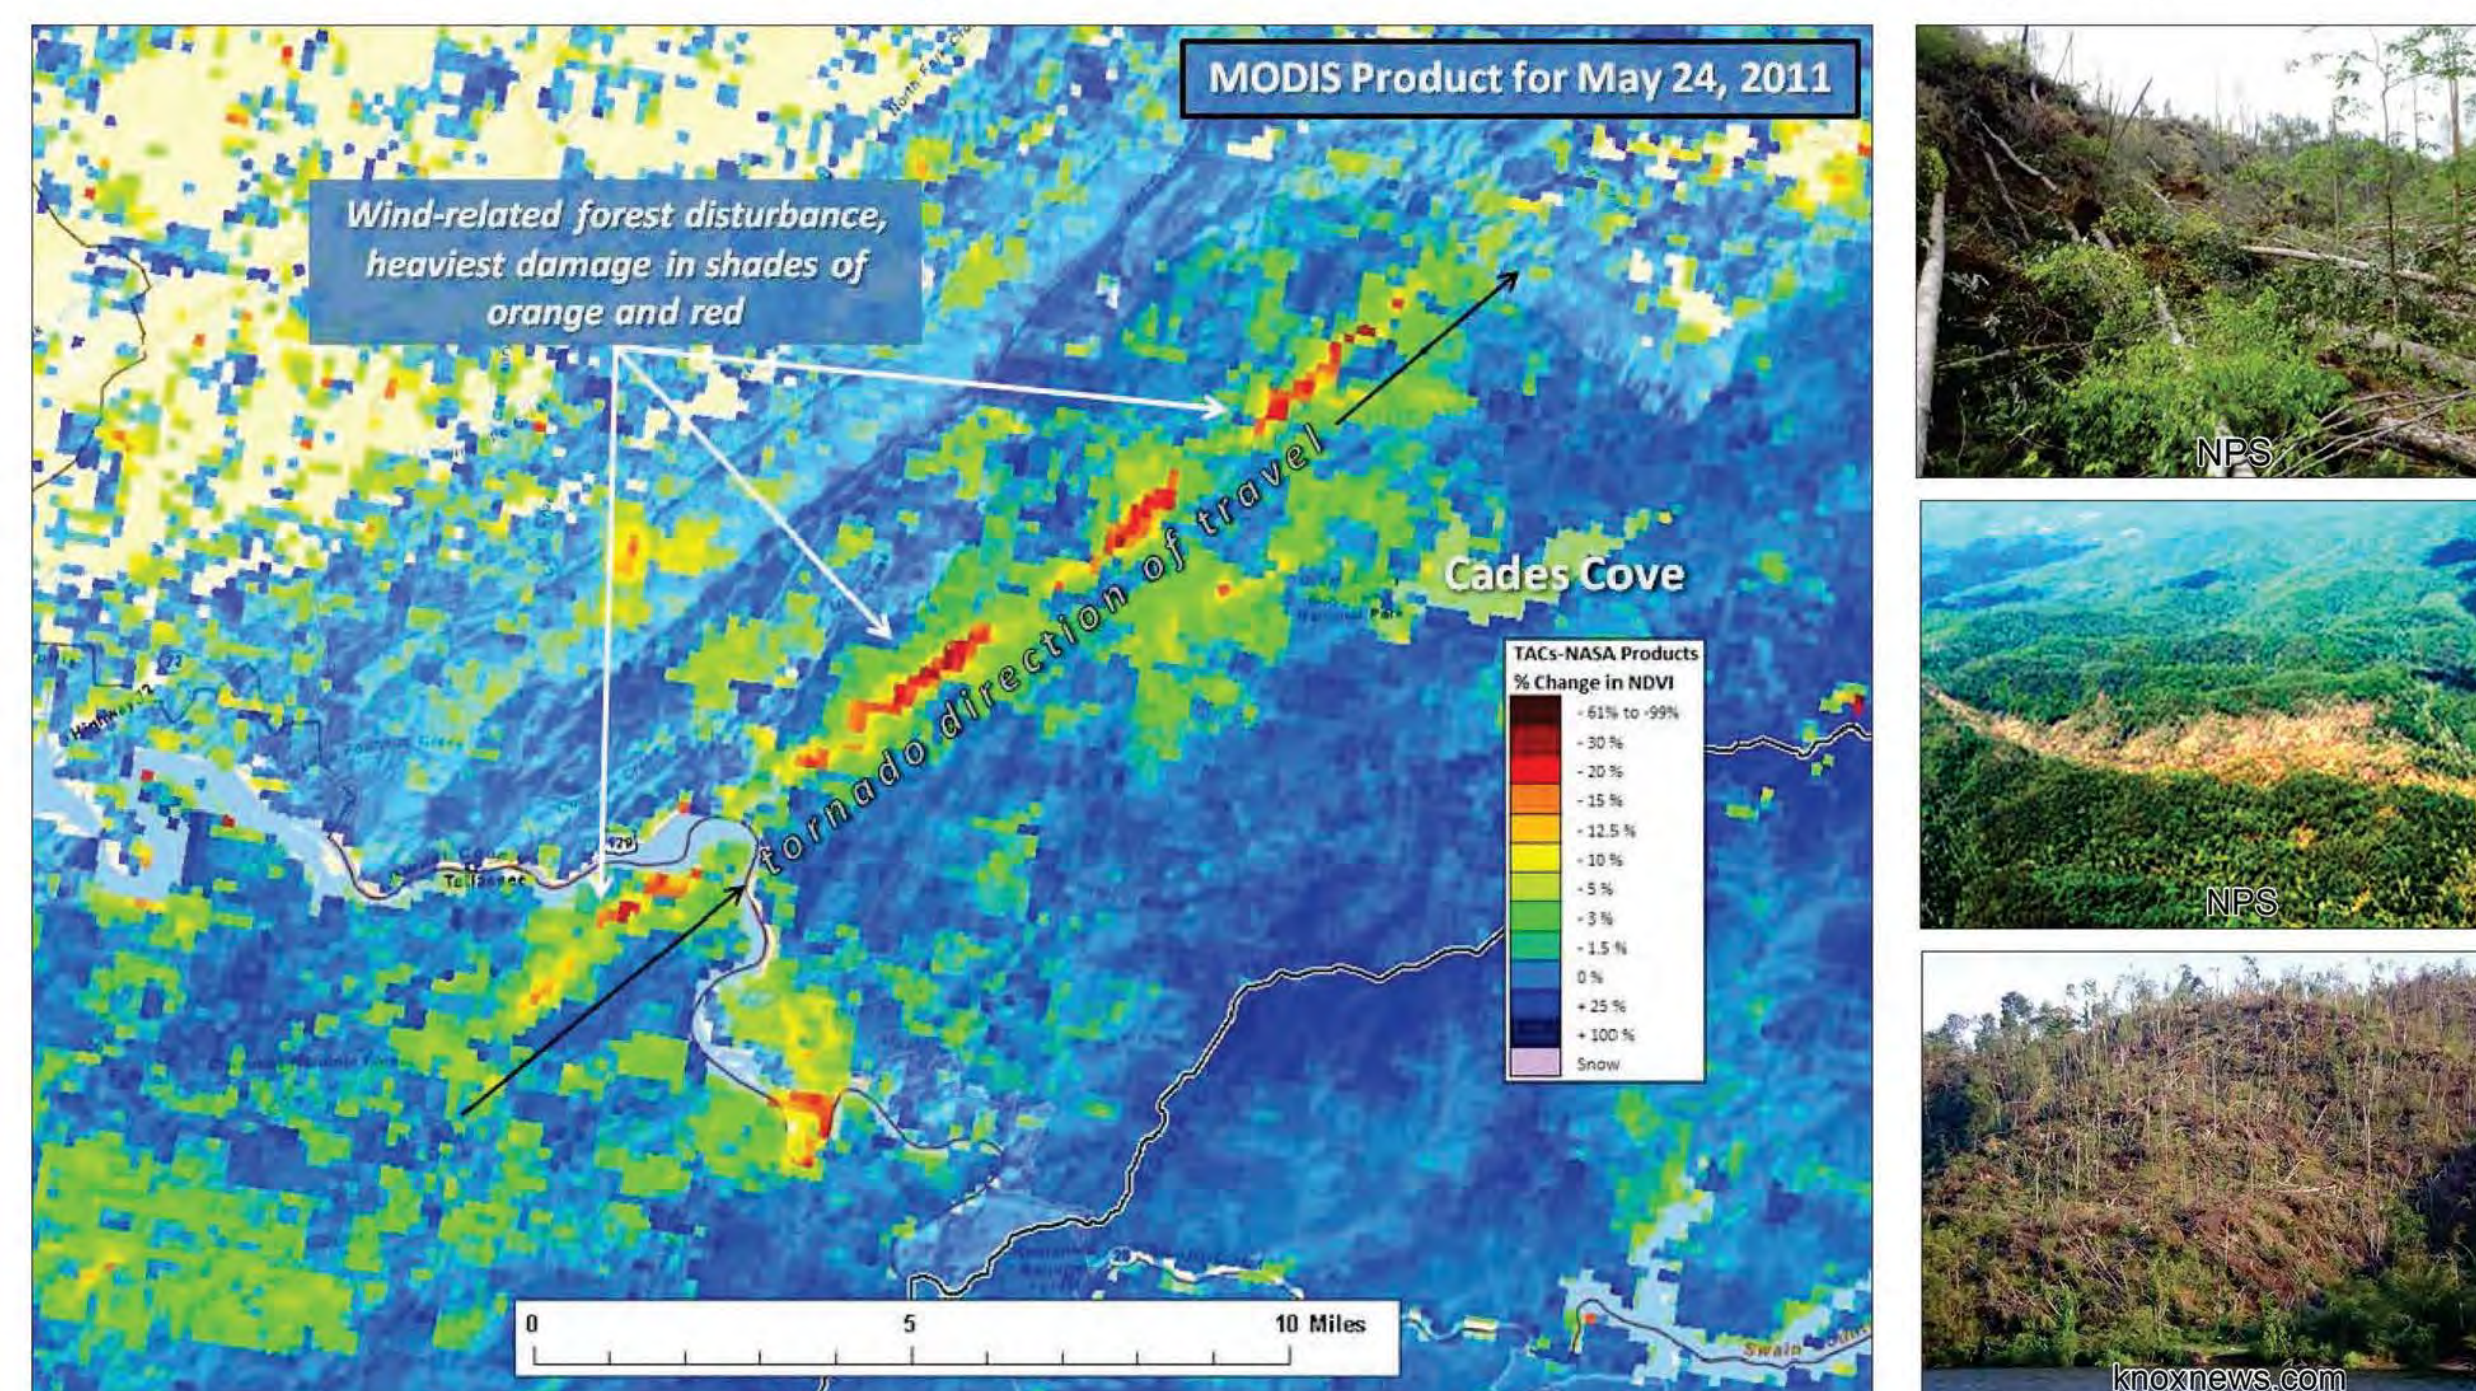

The Tornado Outbreak of April, 2011 recorded by the USDA Forest Service's "Forest Change Assessment Viewer"

William Christie¹, William Hargrove¹, Steve Norman¹ and Joe Spruce² (1) USDA Forest Service, Eastern Forest Environmental Threat Assessment Center, Southern Research Station, Asheville, NC 28804 (2) NASA - John C. Stennis Space Center, Computer Sciences Corporation, Stennis Space Center, MS 39529

The U.S. Forest Change Assessment Viewer (FCAV) is a national early warning system for forest disturbances that provides continuously updated, near real-time forest disturbance products derived from the processing of MODIS satellite time series data. The FCAV web mapping application is designed to facilitate collaboration by researchers, forest health specialists, resource managers, decision makers and the public to use phenology data to detect and assess unexpected forest change and threats within our nation's forests. The colors of such products depict changes in forest canopy greenness for a current 24 day period versus that for the previous 1, 3, or 8 years (baselines). Shades of blue-green to dark blue depict healthy forest with similar greenness to the historical baseline. Yellow to red tones denote forests that have moderate to high reductions in NDVI (Normalized Difference Vegetation Index) value when compared to the same time periods NDVI image from one of the baselines. NDVI values are calculated via a normalized band ratio of red to infrared spectral channels from the MODIS satellite sensor. Forest change products are updated on the FCAV every 8-days nationwide. Visit <http://ews.forestthreats.org> or contact Bill Hargrove at hwn@geobabble.org.

A Great Smoky Mountains National Park, TN (EF4)

B Chattahoochee National Forest, GA (EF4)

C The Tuscaloosa / Birmingham, AL Tornado (EF4)

Forest Change Assessment Viewer (FCAV), percent NDVI change image, 1-year baseline, 06/01/2011

D Vegetative recovery from the April 24, 2010 tornado, Yazoo City, MS (EF4)