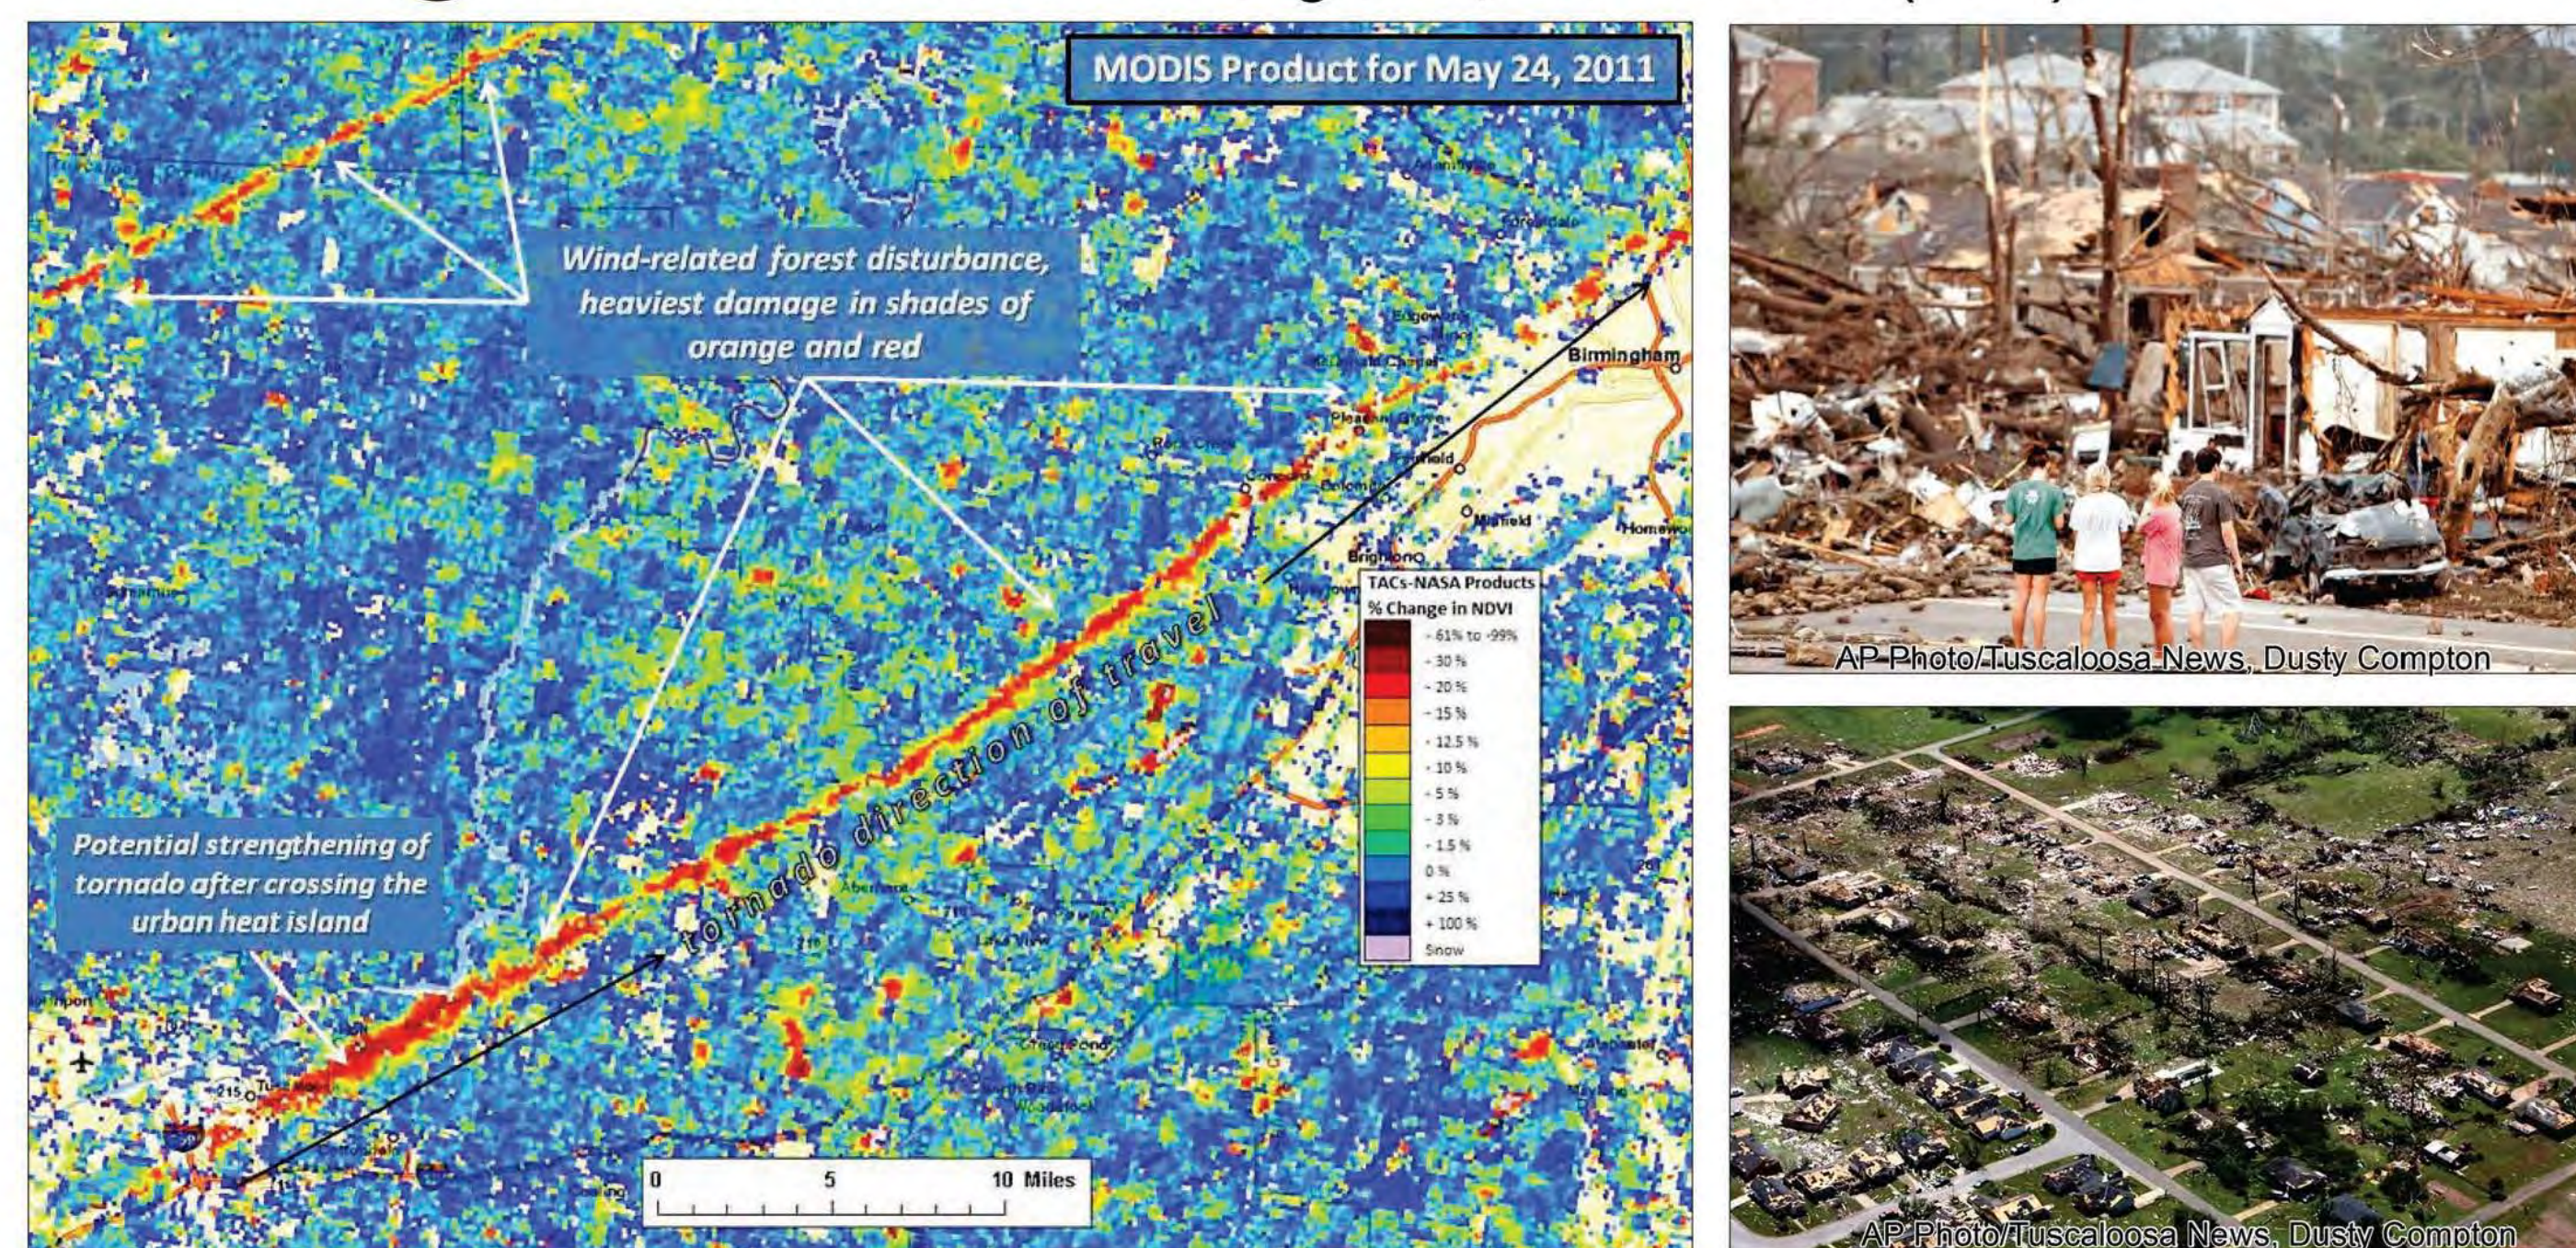

C The Tuscaloosa / Birmingham, AL Tornado (EF4)