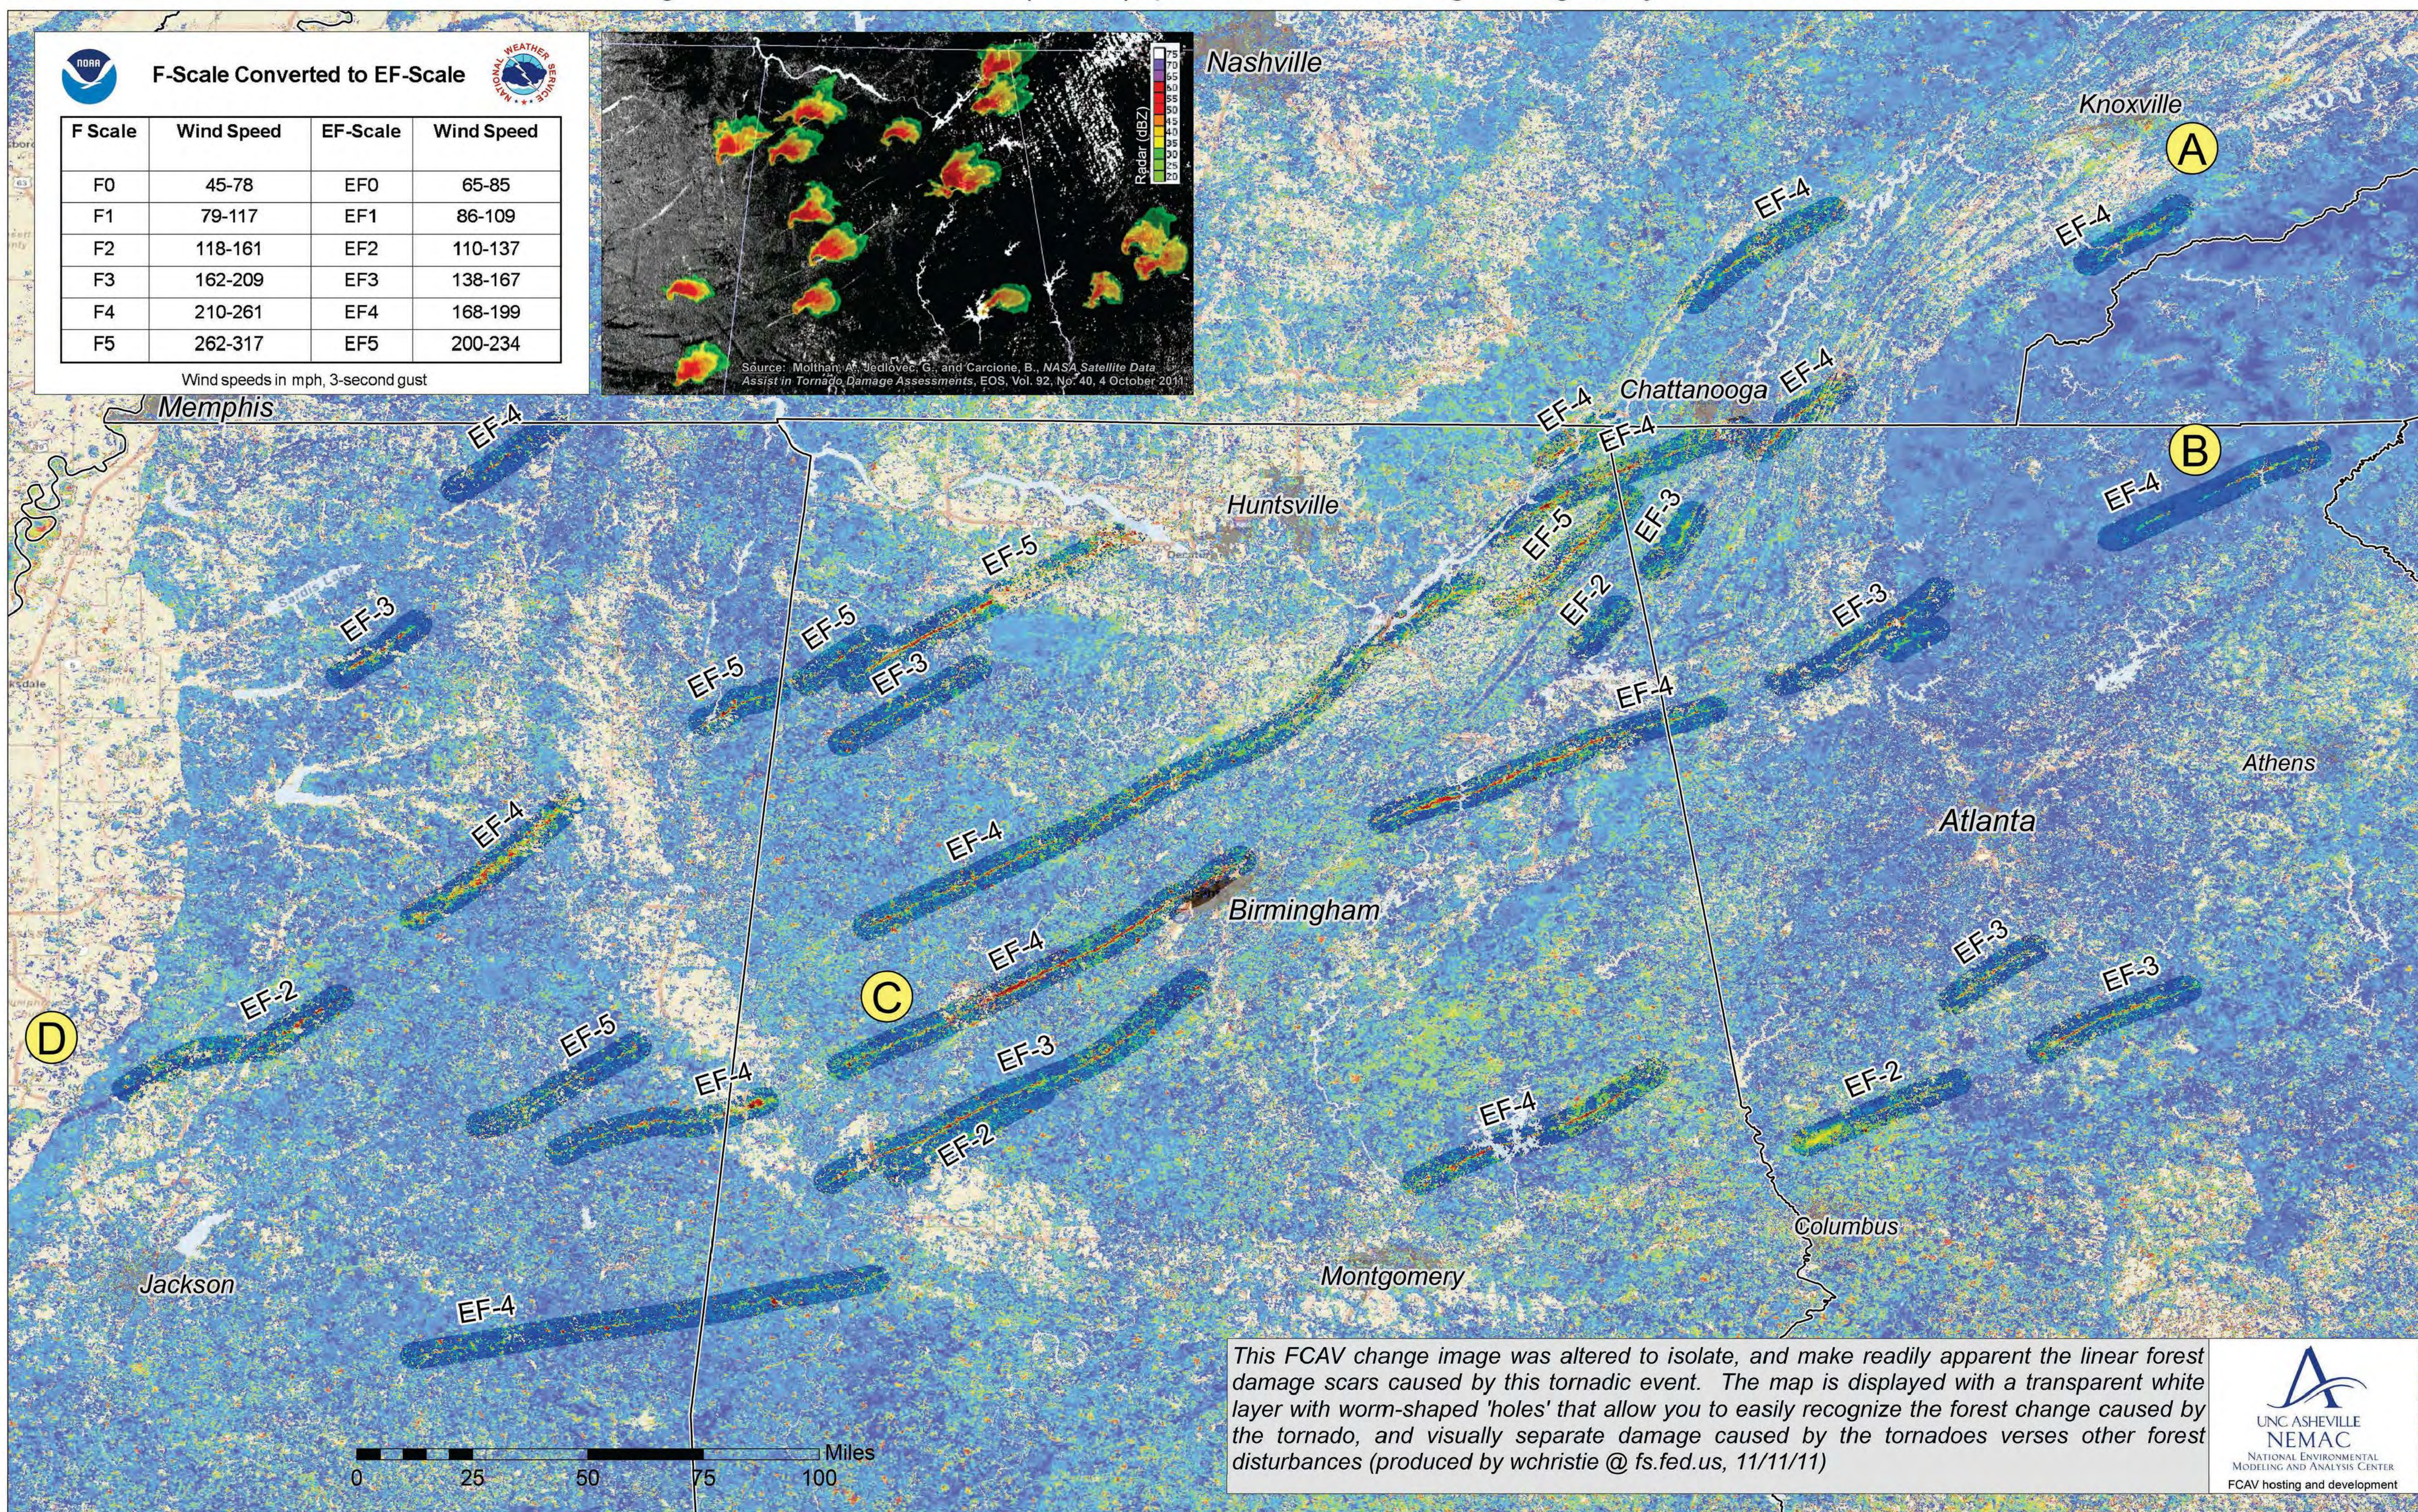

The Tornado Outbreak of April, 2011 recorded by the USDA Forest Service's "Forest Change Assessment Viewer"

William Christie¹, William Hargrove¹, Steve Norman¹ and Joe Spruce² (1) USDA Forest Service, Eastern Forest Environmental Threat Assessment Center, Southern Research Station, Asheville, NC 28804 (2) NASA - John C. Stennis Space Center, Computer Sciences Corporation, Stennis Space Center, MS 39529

The U.S. Forest Change Assessment Viewer (FCAV) is a national early warning system for forest disturbances that provides continuously updated, near real-time forest disturbance products derived from the processing of MODIS satellite time series data. The FCAV web mapping application is designed to facilitate collaboration by researchers, forest health specialists, resource managers, decision makers and the public to use phenology data to detect and assess unexpected forest change and threats within our nation's forests. The colors of such products depict changes in forest canopy greenness for a current 24 day period versus that for the previous 1, 3, or 8 years (baselines). Shades of blue-green to dark blue depict healthy forest with similar greenness to the historical baseline. Yellow to red tones denote forests that have moderate to high reductions in NDVI (Normalized Difference Vegetation Index) value when compared to the same time periods NDVI image from one of the baselines. NDVI values are calculated via a normalized band ratio of red to infrared spectral channels from the MODIS satellite sensor. Forest change products are updated on the FCAV every 8-days nationwide. Visit <http://ews.forestthreats.org> or contact Bill Hargrove at hwn@geobabble.org.

A Great Smoky Mountains National Park, TN (EF4)

B Chattahoochee National Forest, GA (EF4)

C The Tuscaloosa / Birmingham, AL Tornado (EF4)

Forest Change Assessment Viewer (FCAV), percent NDVI change image, 1-year baseline, 06/01/2011

D Vegetative recovery from the April 24, 2010 tornado, Yazoo City, MS (EF4)